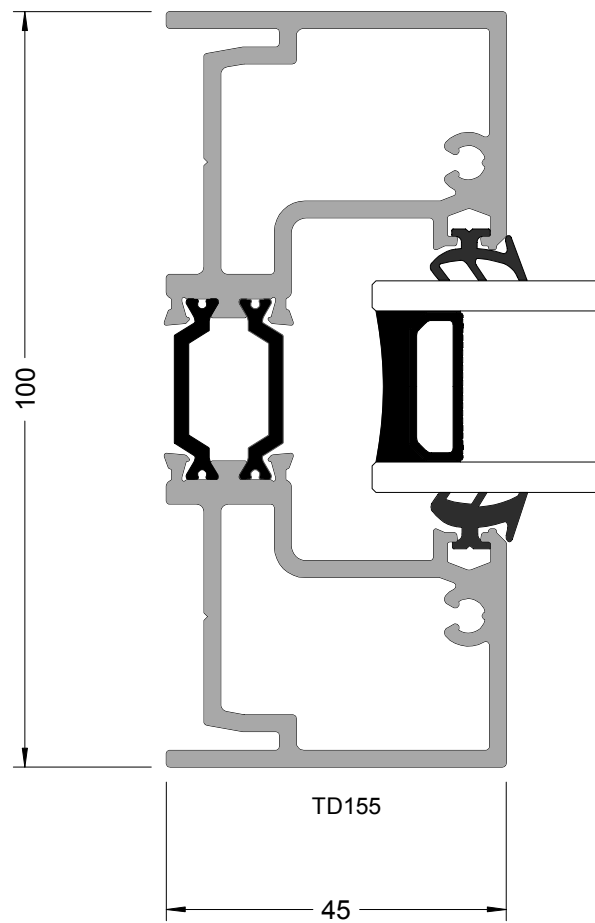

# Threshold

Double Pivot

Head

Double Pivot

22

TD151

43

Frame Side

Fixed Frame