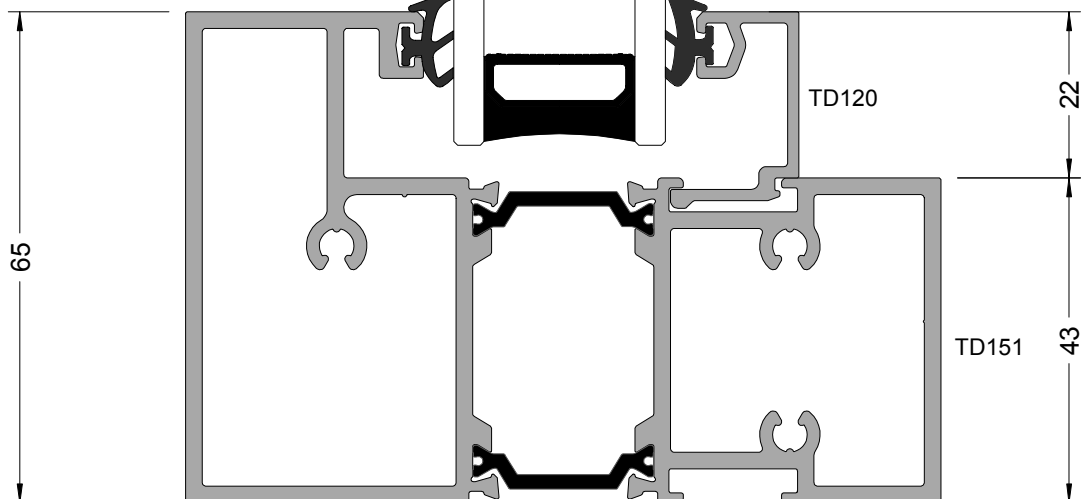

### Frame Cill & Head

Fixed Frame

100

65

TD151

TD120

65

TD120