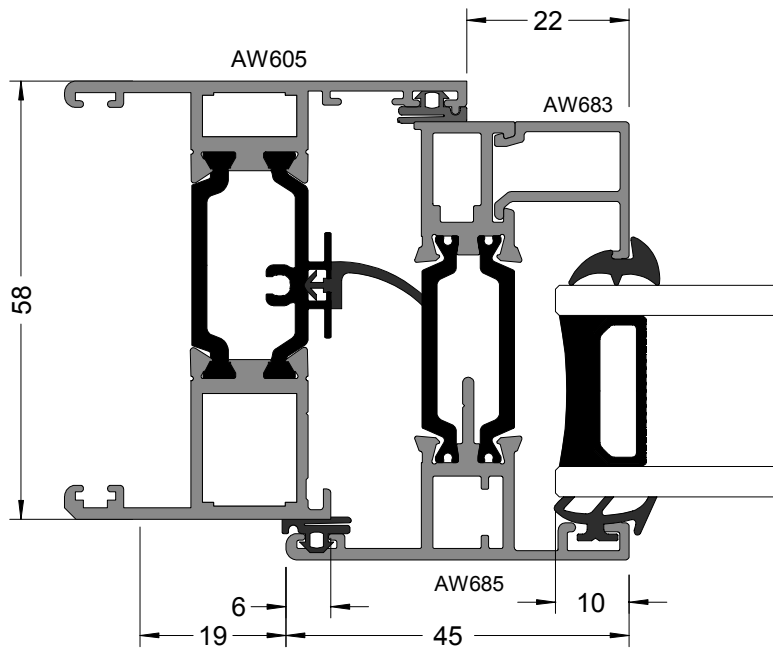

## Slimline Window

### Jamb

Flat Sash

150mm Cill

Flat Sash

Head

Flat Sash

Deep Head

Flat Sash