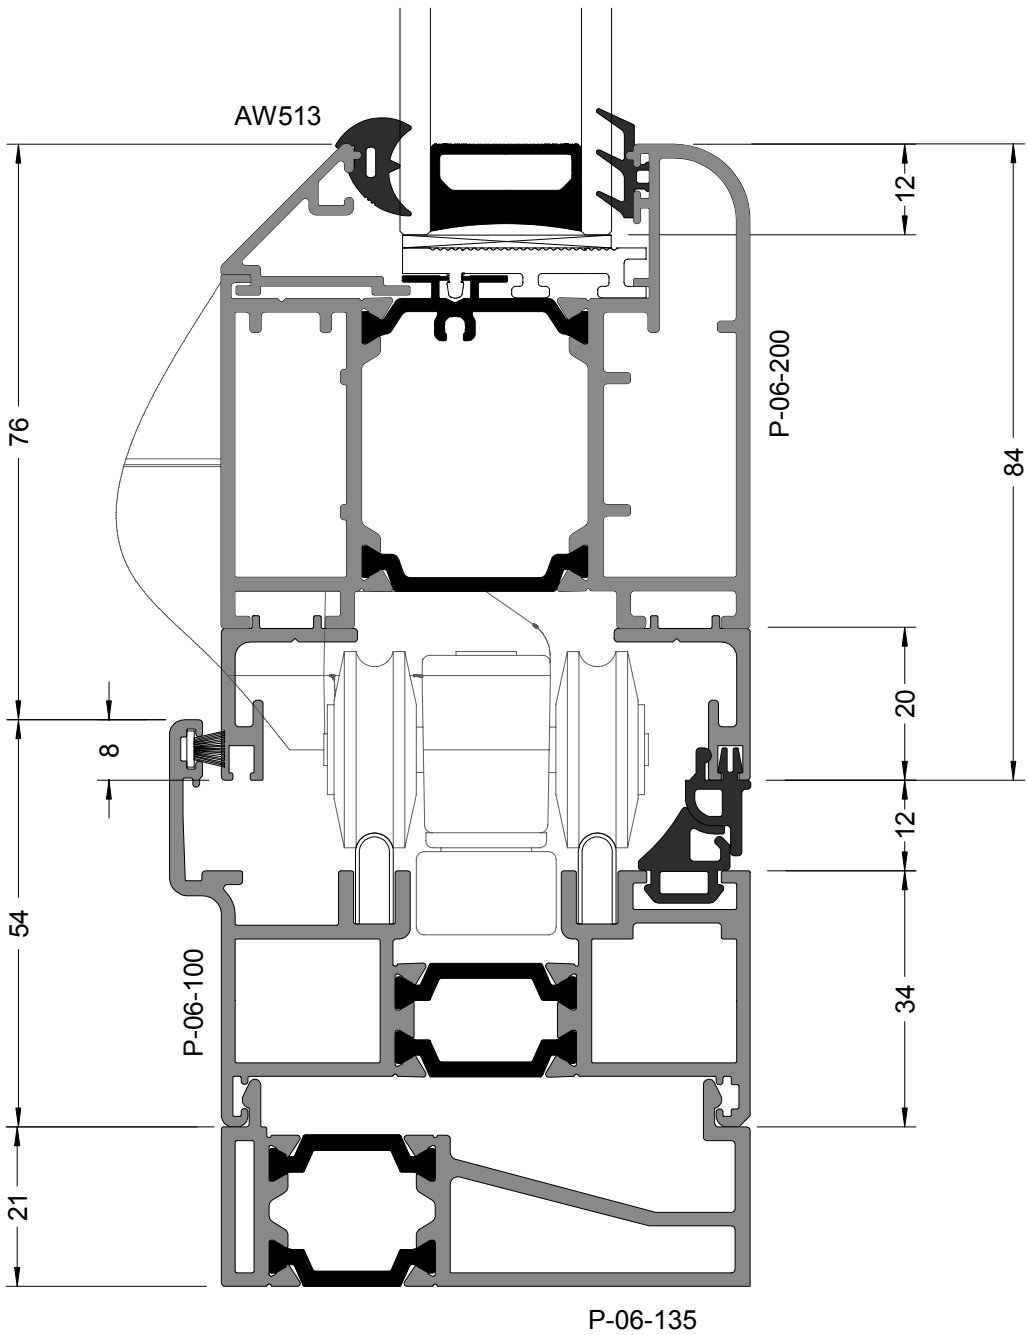

Open Out

Meeting Style

Open Out

150mm Cill

Open Out

Drainage Tray

Open Out

40mm Addon For Trickle Vent

Open Out