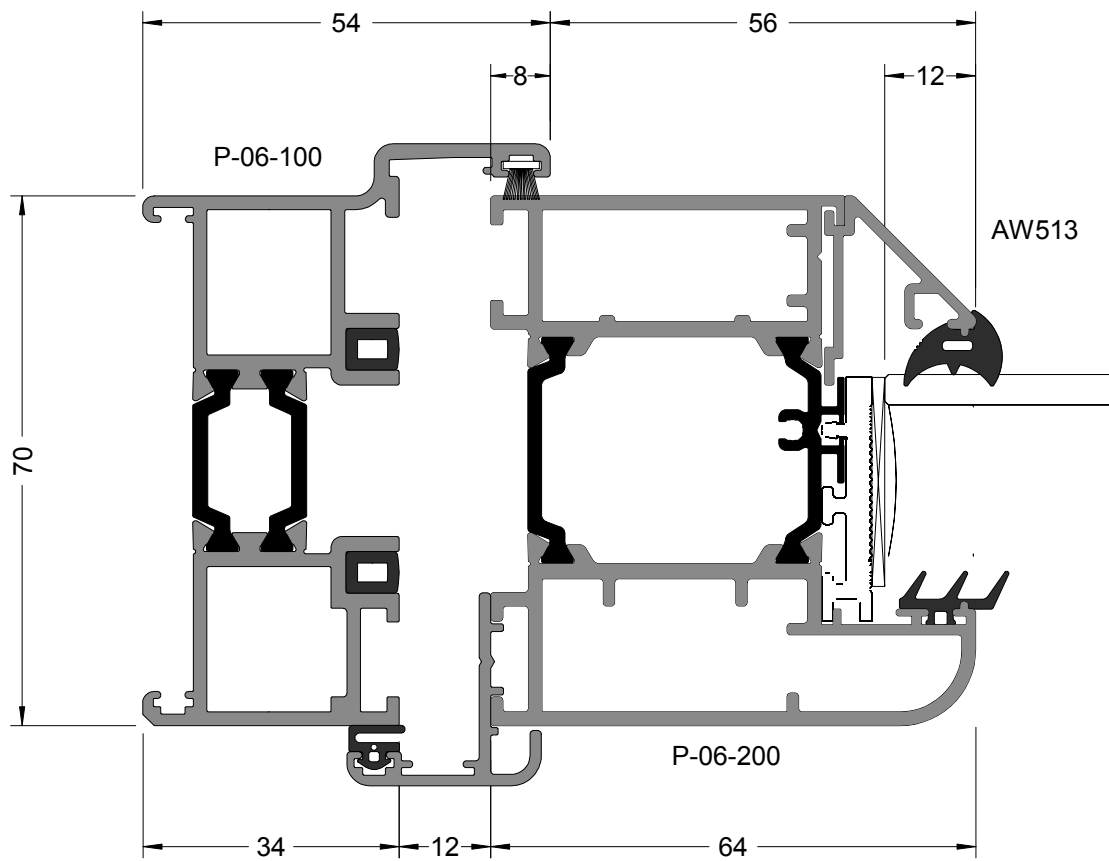

3 Leaf Bifold

Rebate Jamb

Open Out

Jamb

Open Out

Threshold

Open Out

Head

Open Out

Meeting Style

Open Out

150mm Cill

Open Out

Drainage Tray

Open Out

40mm Addon For Trickle Vent