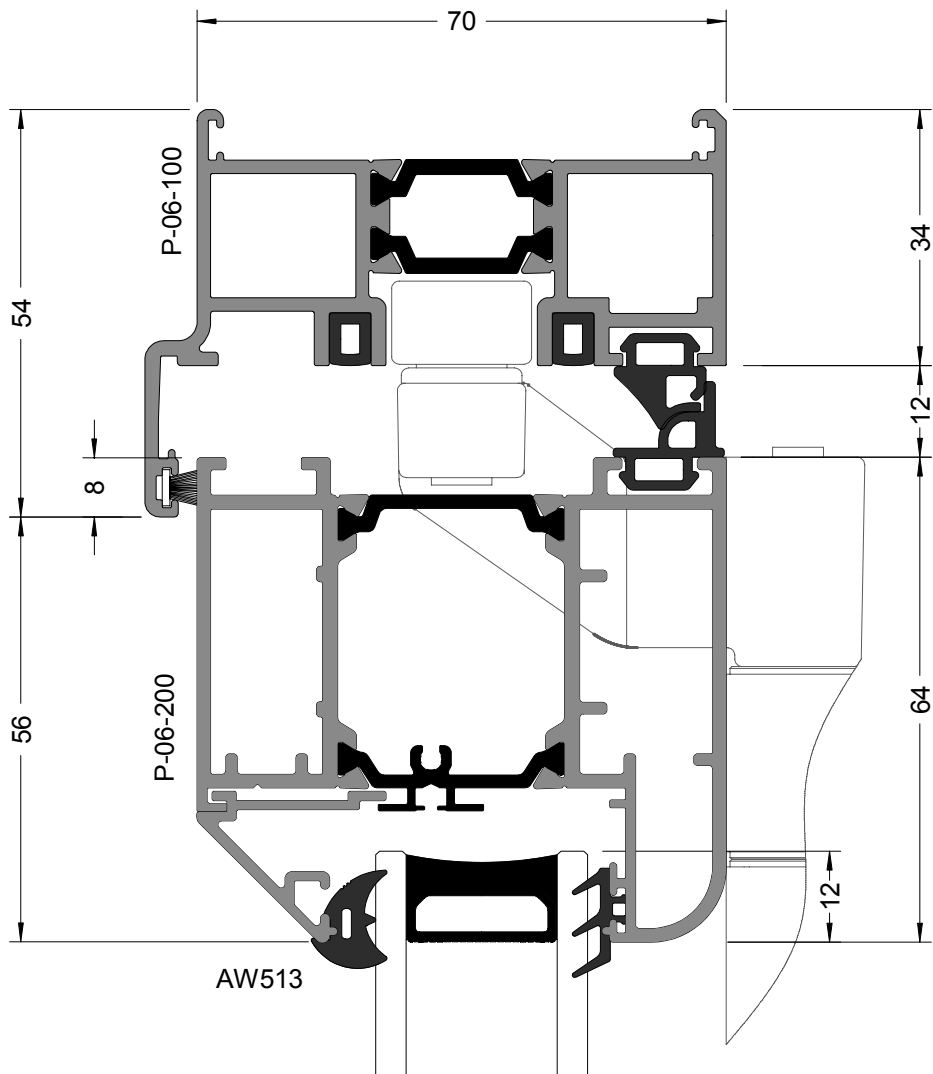

3 Leaf Bifold

Rebate Jamb

Open Out

Jamb

Open Out

Threshold

Open Out

Head

Open Out

Meeting Style

Open Out

150mm Cill

Open Out

Drainage Tray

Open Out

40mm Addon For Trickle Vent

Open Out