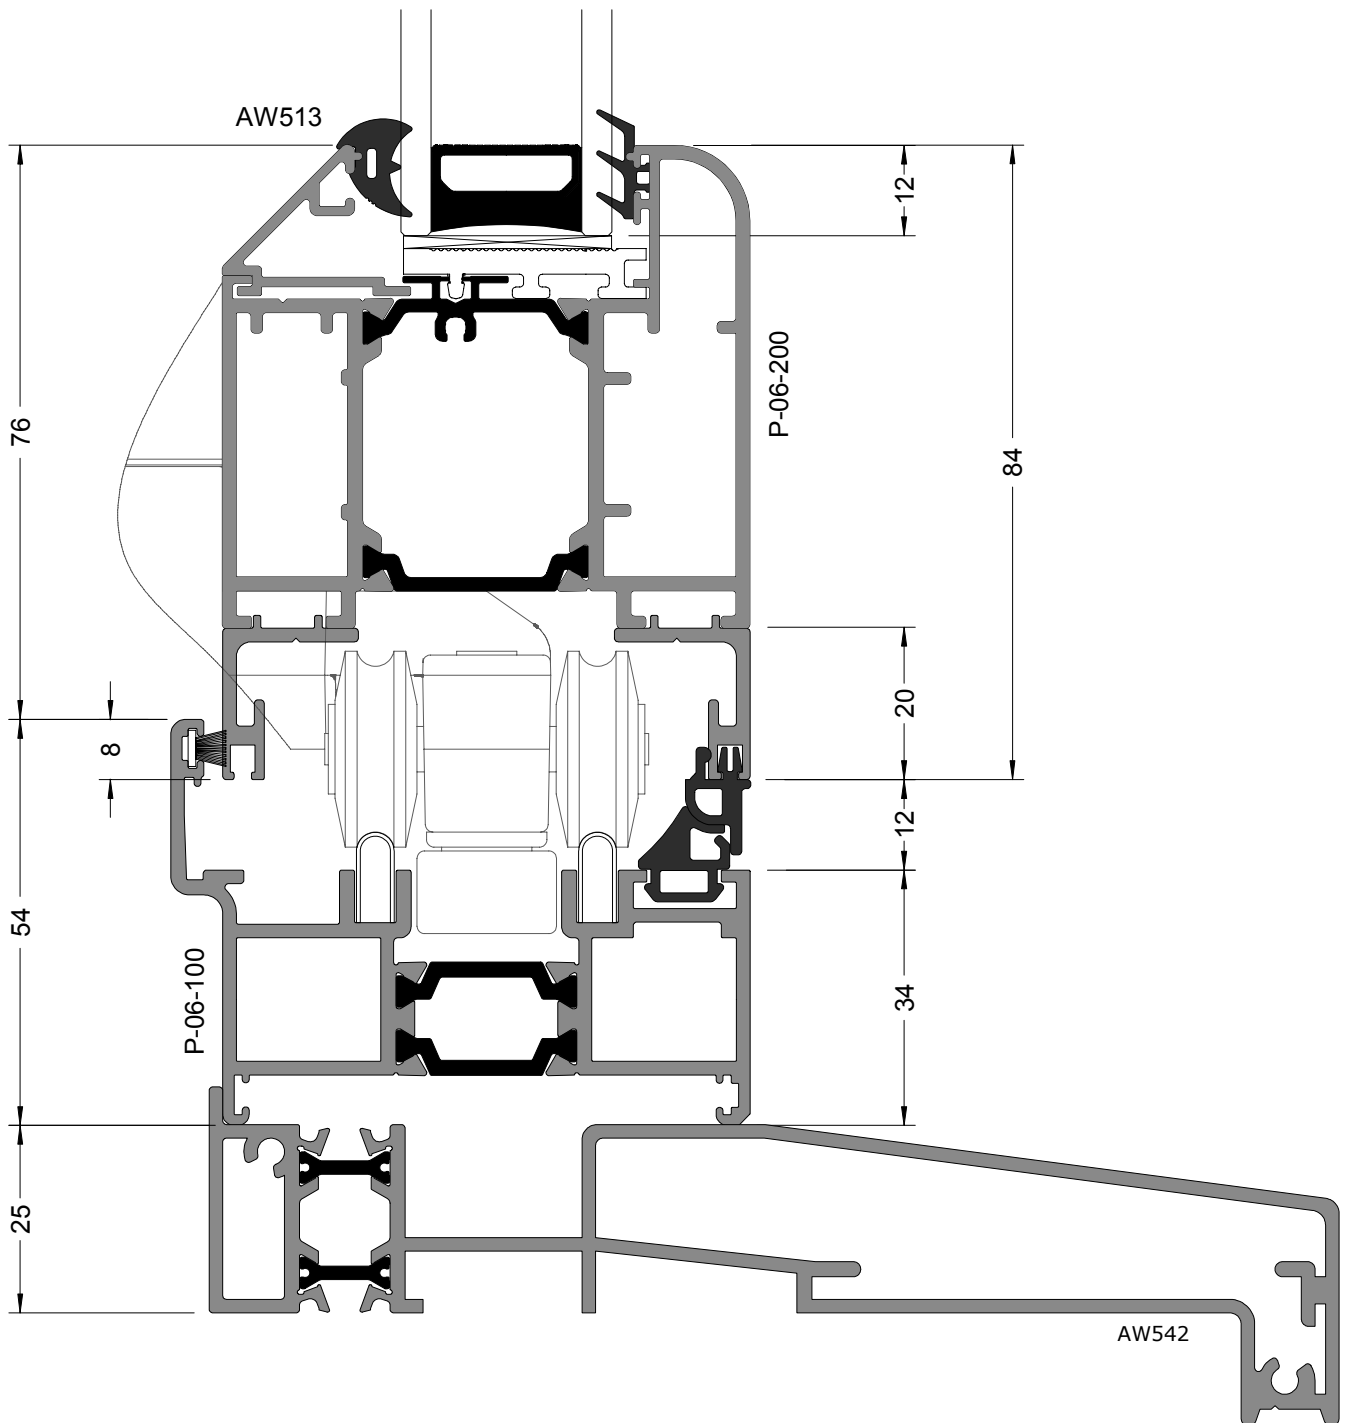

3 Leaf Bifold

Rebate Jamb

Open Out

Jamb

Open Out

Threshold

Open Out

Head

Open Out

Meeting Style

Open Out

150mm Cill

Open Out

Drainage Tray

Open Out

40mm Addon For Trickle Vent

Open Out