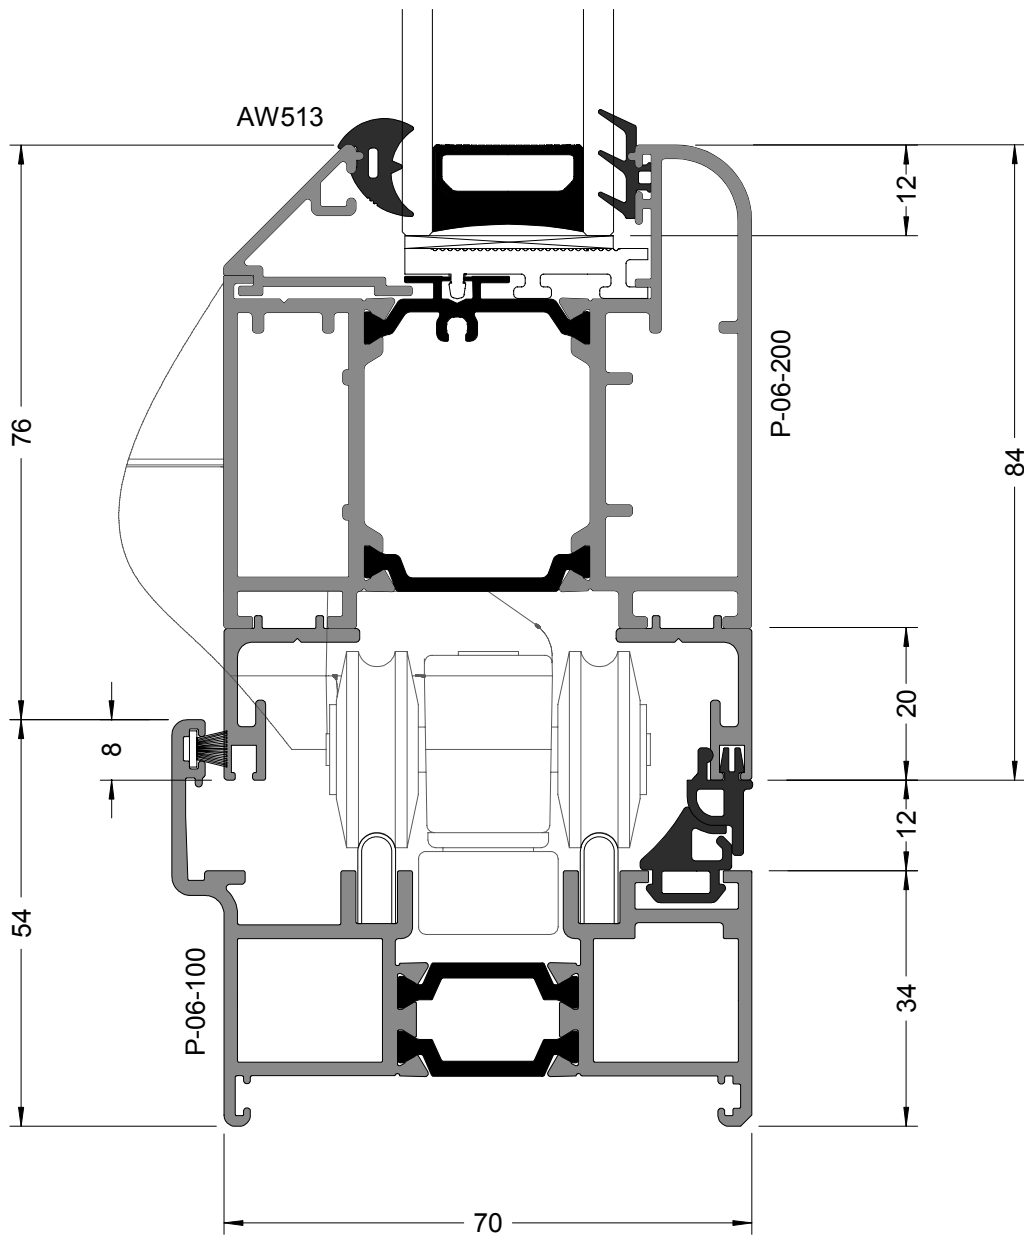

3 Leaf Bifold

Rebate Jamb

Open Out

Jamb

Open Out

Threshold

Open Out

Head

Open Out

Meeting Style

Open Out

150mm Cill

Open Out

Drainage Tray

Open Out

40mm Addon For Trickle Vent

Open Out