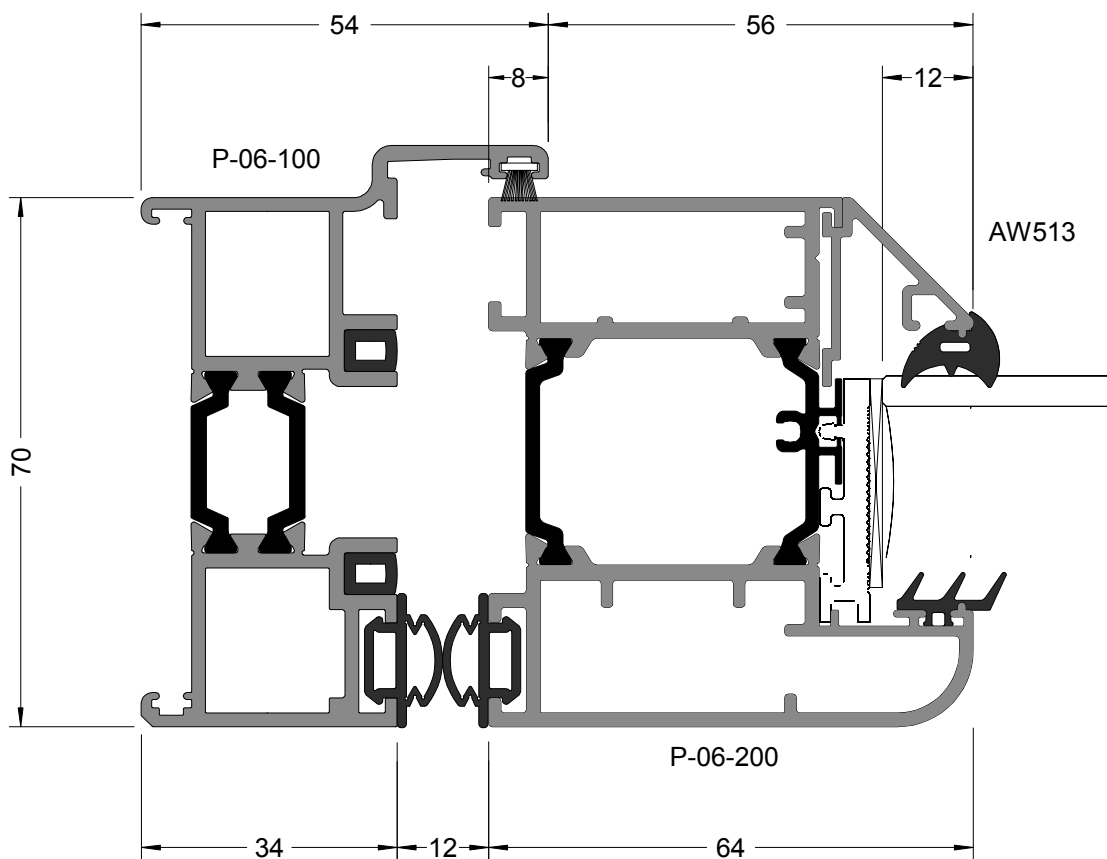

3 Leaf Bifold

Rebate Jamb

Open Out

Jamb

Open Out

Threshold

Open Out

Head

Open Out

Meeting Style

Open Out

150mm Cill

Open Out

Drainage Tray

Open Out

40mm Addon For Trickle Vent