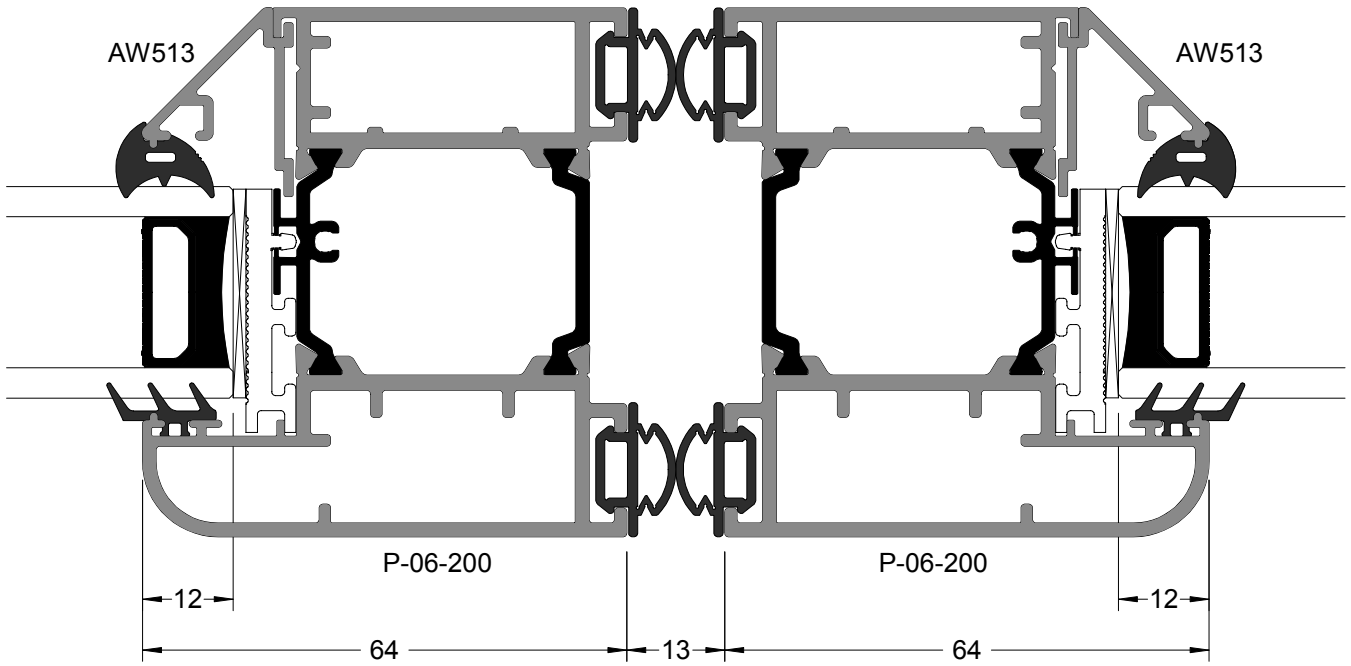

3 Leaf Bifold

Rebate Jamb

Open Out

Jamb

Open Out

Threshold

Open Out

Head

Open Out

Meeting Style

Open Out

150mm Cill

Open Out

Drainage Tray

Open Out

40mm Addon For Trickle Vent